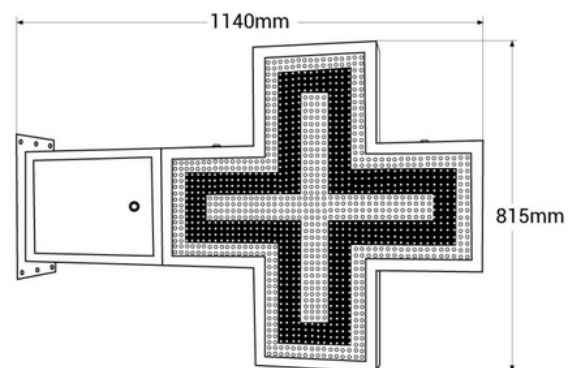

Pixel of Dp16 single color led screen.

P16 programmable green single-color LED pharmacy cross - Outdoor

Ref. DP16

LED pharmacy cross for outdoor use monochrome green with a double-sided green metal housing. Easily programmable via WiFi. Includes a standard module to display date and time and a temperature and humidity module. It admits various scenes and effects that allow for a customized configuration. It is installed on the facades of pharmacies and drugstores. It is simple to set up, perfect for highlighting and promoting your business.

Product data

Certs	CE, ROHS
Connectivity	Wifi
Dimensions (mm) LxWxH	32.3x44.9 inches
Driver	Internal
Image format	TIF
Frequency (Hz)	50 - 60
Frequency of Use	Intensive
Guarantee	According to legal warranty: 3 years
IP	IP65
Material	Metal
Assembly	Surface
Weight (g)	17 kg
Pitch	P16
Temperature range	-20°F ~ +40°F
Renting	Yes
Sensor	Temperature, humidity
Nominal Voltage (V)	230
Type of LED	DIP
Key	Green
Outdoor Use	If
Recommended Use	Pharmacies
Service life (h)	30000

Product variants

Reference

Attributes

DP16