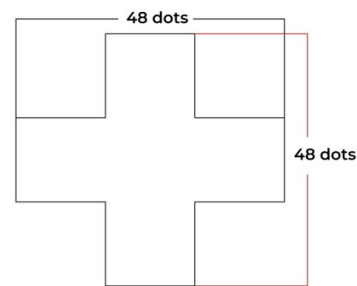

Pixel of Dp16 single color led screen.

P16 programmable green single-color LED pharmacy cross - Outdoor

Ref. DP16

LED pharmacy cross for outdoor use monochrome green with a double-sided green metal housing. Easily programmable via WiFi. Includes a standard module to display date and time and a temperature and humidity module. It admits various scenes and effects that allow for a customized configuration. It is installed on the facades of pharmacies and drugstores. It is simple to set up, perfect for highlighting and promoting your business.

Product data

Certs	CE, ROHS
Connectivity	Wifi
Dimensions (mm) LxWxH	32.3x44.9 inches
Driver	Internal
Image format	TIF
Frequency (Hz)	50 - 60
Frequency of Use	Intensive
Guarantee	According to legal warranty: 3 years
IP	IP65
Material	Metal
Assembly	Surface
Weight (g)	17 kg
Pitch	P16
Temperature range	-20°F ~ +40°F
Renting	Yes
Sensor	Temperature, humidity
Nominal Voltage (V)	230
Type of LED	DIP
Key	Green
Outdoor Use	If
Recommended Use	Pharmacies
Service life (h)	30000