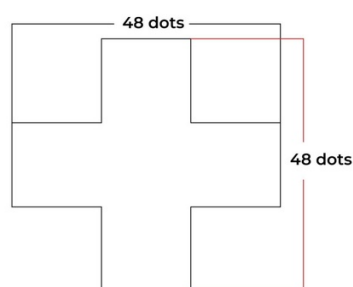

Pixel of Dp16 single color led screen.

## P16 programmable green single-color LED pharmacy cross - Outdoor

### Product data

Certs	CE, ROHS
Connectivity	Wifi
Dimensions (mm) LxWxH	32.3x44.9 inches
Driver	Internal
Image format	TIF
Frequency (Hz)	50 - 60
Frequency of Use	Intensive
Guarantee	According to legal warranty: 3 years
IP	IP65
Material	Metal
Assembly	Surface
Weight (g)	17 kg
Pitch	P16
Temperature range	-20°F ~ +40°F
Renting	Yes
Sensor	Temperature, humidity
Nominal Voltage (V)	230
Type of LED	DIP
Key	Green
Outdoor Use	If
Recommended Use	Pharmacies
Service life (h)	30000