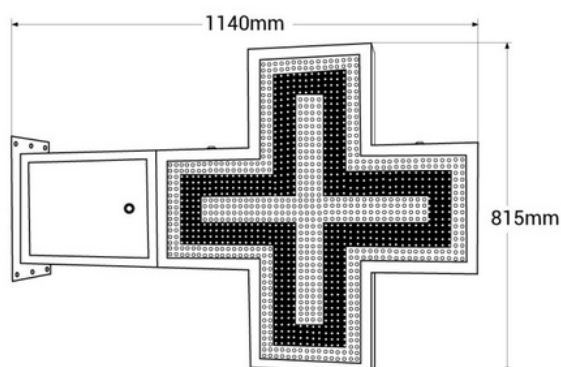

Pixel of Dp16 single color led screen.

## P16 programmable green single-color LED pharmacy cross - Outdoor

### Ref. DP16

LED pharmacy cross for outdoor use monochrome green with a double-sided green metal housing. Easily programmable via WiFi. Includes a standard module to display date and time and a temperature and humidity module. It admits various scenes and effects that allow for a customized configuration. It is installed on the facades of pharmacies and drugstores. It is simple to set up, perfect for highlighting and promoting your business.

### Product data

Certs	CE, ROHS
Connectivity	Wifi
Dimensions (mm) LxWxH	32.3x44.9 inches
Driver	Internal
Image format	TIF
Frequency (Hz)	50 - 60
Frequency of Use	Intensive
Guarantee	According to legal warranty: 3 years
IP	IP65
Material	Metal
Assembly	Surface
Weight (g)	17 kg
Pitch	P16
Temperature range	-20°F ~ +40°F
Renting	Yes
Sensor	Temperature, humidity
Nominal Voltage (V)	230
Type of LED	DIP
Key	Green
Outdoor Use	If
Recommended Use	Pharmacies
Service life (h)	30000