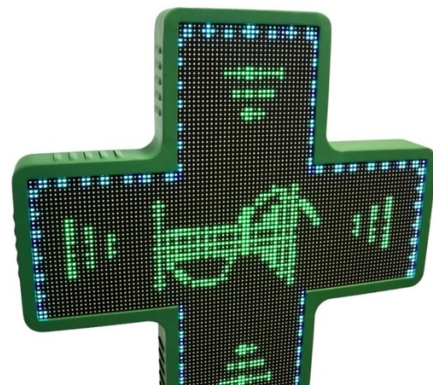

## P6 Programmable Multicolor RGB LED Pharmacy Cross - Outdoor

### Ref. DP6

LED pharmacy cross for outdoor RGB with green metal housing. Clearly programmable via WiFi. It includes a standard module for displaying date and time and a temperature and humidity module. It accommodates various scenes and effects that allow for a customizable setup. Being an RGB model with variable colors and designs, it is possible to program the cross according to the type of establishment: Pharmacies, para-pharmacies, medical clinics, dental clinics, veterinary practices, optical shops, etc. It's easy to set up, perfect for highlighting and promoting your business.