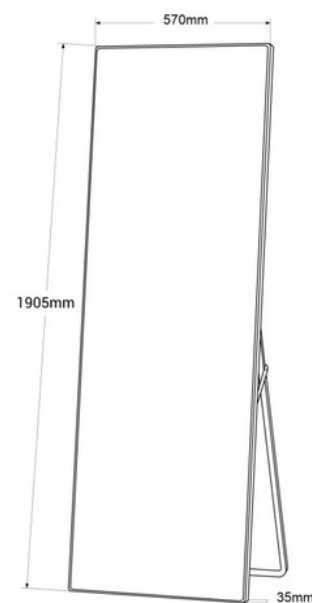

LED Digital Display - High brightness for videos and images

Ref. KDP2.5T6

Full Color Indoor LED Digital Advertising Billboard Ideal for Showcases, Stores, and Fairs. Reproduces High Brightness Images and Videos with Serial Connection. This programmable LED sign includes VIPLEX EXPRESS and VIPLEX HANDY for sending and programming content via WiFi and VNNOX for sending and programming remotely. Its high brightness allows for the reproduction of images and videos in Full Color in high-light areas, such as storefronts, shopping malls, fashion stores, medical clinics, travel agencies, technology shops, and much more without producing reflections. Additionally, its serial connection system allows you to connect up to eight screens in series, creating a single immersive image that captures the attention of any customer. Transform your space into a visual magnet that won't go unnoticed! ****PRICE PER UNIT**** This product is subject to special shipping conditions in the mainland and Balearic Islands: +100€ shipping costs. Final net price, no additional discounts or coupons apply

Product data

Audio	MP3
Certs	CE, ROHS
Colors	281 trillion
Connectivity	Wifi, LAN
Image format	9:16, 16:9
Frequency of Use	Intensive
Guarantee	According to legal warranty: 3 years
Images	GIF, JPG, BMP, JPEG, PNG
IP	IP20
Brightness	2000 cd/m ²
Weight (g)	26Kg
Pitch	P2.5
Contrast ratio	3000 to 1
Renting	Yes
Nominal Voltage (V)	220 - 240 V AC
Display Type	LED
Outdoor Use	No
Service life (h)	100,000
Video	FLV, MP4, AVI, MKV, MOV, MPEG4, WMV

Product variants

Reference

Attributes

KDP2.5T6