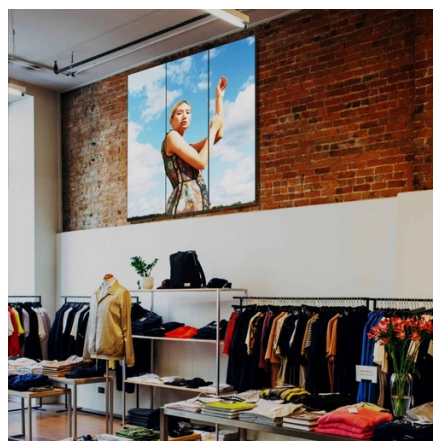

LED Digital Display - High brightness for videos and images

Ref. KDP2.5T6

Full Color Indoor LED Digital Advertising Billboard Ideal for Showcases, Stores, and Fairs. Reproduces High Brightness Images and Videos with Serial Connection. This programmable LED sign includes VIPLEX EXPRESS and VIPLEX HANDY for sending and programming content via WiFi and VNNOX for sending and programming remotely. Its high brightness allows for the reproduction of images and videos in Full Color in high-light areas, such as storefronts, shopping malls, fashion stores, medical clinics, travel agencies, technology shops, and much more without producing reflections. Additionally, its serial connection system allows you to connect up to eight screens in series, creating a single immersive image that captures the attention of any customer. Transform your space into a visual magnet that won't go unnoticed! ****PRICE PER UNIT**** This product is subject to special shipping conditions in the mainland and Balearic Islands: +100€ shipping costs. Final net price, no additional discounts or coupons apply