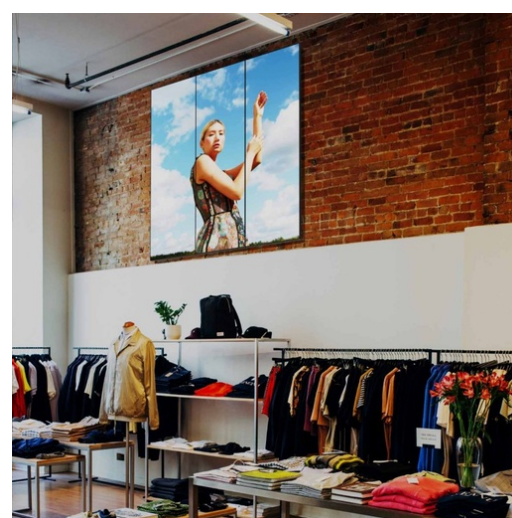

LED Digital Display - High brightness for videos and images

Ref. KDP2.5T6

Full Color Indoor LED Digital Advertising Billboard Ideal for Showcases, Stores, and Fairs. Reproduces High Brightness Images and Videos with Serial Connection. This programmable LED sign includes VIPLEX EXPRESS and VIPLEX HANDY for sending and programming content via WiFi and VNNOX for sending and programming remotely. Its high brightness allows for the reproduction of images and videos in Full Color in high-light areas, such as storefronts, shopping malls, fashion stores, medical clinics, travel agencies, technology shops, and much more without producing reflections. Additionally, its serial connection system allows you to connect up to eight screens in series, creating a single immersive image that captures the attention of any customer. Transform your space into a visual magnet that won't go unnoticed! ****PRICE PER UNIT**** This product is subject to special shipping conditions in the mainland and Balearic Islands: +100€ shipping costs. Final net price, no additional discounts or coupons apply