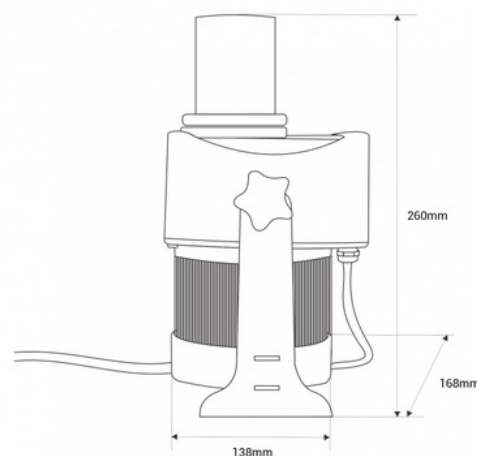

Rotating LED GOBO Projector 80W - Outdoor - IP65

Ref. BLP80E-R

High-power LED GOBO Projector (80W) for projecting logos, images, and emblems outdoors. Logo projectors are also known as LED GOBO, GOBO projector, or GOBO LED. Project rotating or fixed images in high definition. Outdoor use (IP65). Optics 20° with manually adjustable focus. Excellent visibility of images, with a luminosity intensity of 8000 lumens. It incorporates an LED driver IC that ensures light stability over a wide voltage range: 110 - 240V/AC. Barcelona LED offers laser engraving service for logos on mirror glass. The purchase of the projector light includes engraving of a first logo in up to 4 colors for free (estimated delivery time: 10-15 days).

Product data

Certs	CE, ROHS
Energy efficiency class	A+ (2021)
CRI	80-85
Dimensions (mm) LxWxH	260 x 168 x 138
Dimmable	No
Driver	External
Frequency (Hz)	50 - 60
Frequency of Use	normal
Guarantee	According to legal warranty: 3 years
IP	IP65
Kelvin (K)	6000
Lumens (Lm)	8000
Material	Metal
Material diffuser	Crystal
Orientable	Yes
Power (W)	80
Temperature range	-30°F ~ +55°F
Sensor	No
Nominal Voltage (V)	230V AC
Type of LED	COB
Key	Cold white
UGR	No

Outdoor Use	If
Service life (h)	25,000

Product variants

Reference

Attributes

BLP80E-R