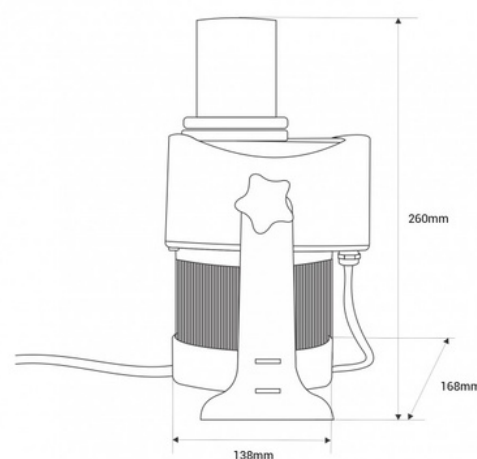

Rotating LED GOBO Projector 60W - Outdoor - IP65

Ref. BLP60E-R

High Power LED GOBO Projector (60W) for projecting logos, images, and insignias outdoors. Logo projectors are also known as LED GOBO, GOBO projector, or GOBO LED. Project rotating or still images in high definition. Outdoor use (IP65). Optics 20° with manually adjustable focus. Excellent image visibility, with a light intensity of 6000 lumens. It incorporates a LED driver IC that ensures light stability over a wide voltage range: from 110 - 240V/AC. Barcelona LED offers laser engraving service for logos on mirror glass. The purchase of the projector spotlight includes the engraving of a first logo in up to 4 colors for free (estimated delivery time: 10-15 days).

Product data

Certs	CE, ROHS
Energy efficiency class	A+ (2021)
CRI	80-85
Dimensions (mm) LxWxH	260 x 168 x 138
Dimmable	No
Driver	External
Frequency (Hz)	50 - 60
Frequency of Use	normal
Guarantee	According to legal warranty: 3 years
IP	IP65
Kelvin (K)	6000
Lumens (Lm)	6000
Material	Metal
Material diffuser	Crystal
Orientable	Yes
Power (W)	60
Temperature range	-30°F ~ +55°F
Sensor	No
Nominal Voltage (V)	220 - 240 V AC
Type of LED	COB
Key	Cold white
UGR	No