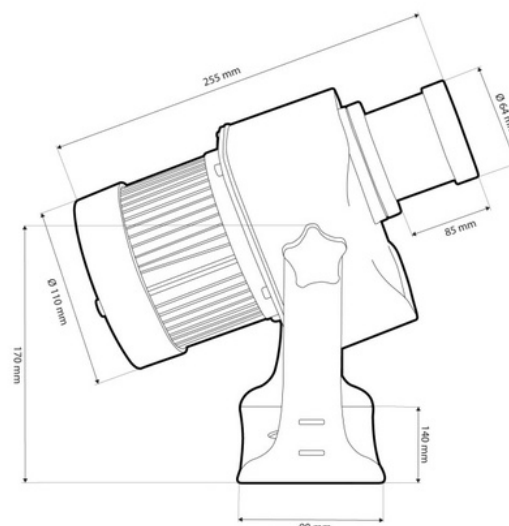

Product data

Certs	CE, ROHS
Energy efficiency class	F
CRI	80-85
Dimensions (mm) LxWxH	260 x 168 x 138
Dimmable	No
Driver	Internal
Frequency (Hz)	50 - 60
Frequency of Use	normal
Guarantee	According to legal warranty: 3 years
IP	IP65
Kelvin (K)	6000
Lumens (Lm)	10,000
Material	Metal
Material diffuser	Crystal
Orientable	Yes
Power (W)	100
Temperature range	-18°F ~ +55°F
Sensor	No
Nominal Voltage (V)	220 - 240 V AC
Type of LED	COB
Key	Cold white
Outdoor Use	If