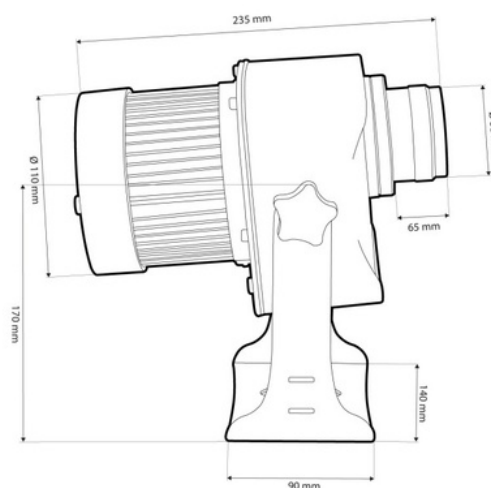

### Product data

|                         |                                      |
|-------------------------|--------------------------------------|
| Certs                   | CE, ROHS                             |
| Energy efficiency class | F                                    |
| CRI                     | 80-85                                |
| Dimensions (mm) LxWxH   | 260 x 168 x 138                      |
| Dimmable                | No                                   |
| Driver                  | Internal                             |
| Frequency (Hz)          | 50 - 60                              |
| Frequency of Use        | normal                               |
| Guarantee               | According to legal warranty: 3 years |
| IP                      | IP65                                 |
| Kelvin (K)              | 6000                                 |
| Lumens (Lm)             | 10,000                               |
| Material                | Metal                                |
| Material diffuser       | Crystal                              |
| Orientable              | Yes                                  |
| Power (W)               | 100                                  |
| Temperature range       | -18°F ~ +55°F                        |
| Sensor                  | No                                   |
| Nominal Voltage (V)     | 220 - 240 V AC                       |
| Type of LED             | COB                                  |
| Key                     | Cold white                           |
| Outdoor Use             | If                                   |