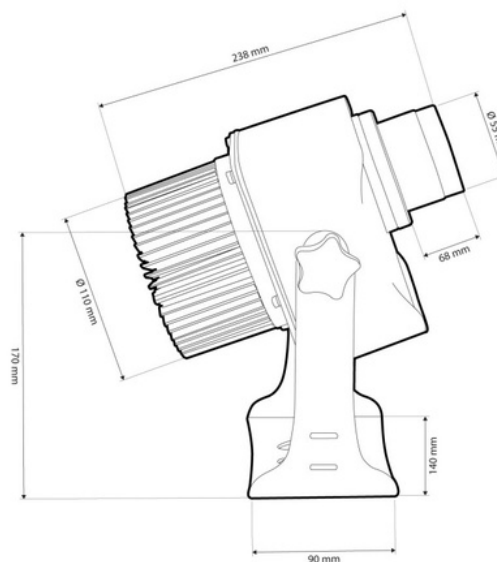

LED GOBO projector - 30W - 60° optics - Outdoor - Adjustable

Ref. KBLP30E-R-60

30W LED GOBO Projector + 60° Optics for projecting logos, images, and insignias outdoors with high definition. Projects rotating or still images in high definition. Outdoor use (IP65). 60° Optics with manually adjustable focus. Barcelona LED provides laser engraving services for logos on mirror glass, including free engraving of the first logo in up to 4 colors with an estimated delivery of 10-15 days.

Product data

Certs	CE, ROHS
Energy efficiency class	A+ (2021)
CRI	80-85
Dimensions (mm) LxWxH	238 x 170
Dimmable	No
Driver	Internal
Frequency (Hz)	50 - 60
Frequency of Use	normal
Guarantee	According to legal warranty: 3 years
IP	IP65
Kelvin (K)	6000
Lumens (Lm)	3200
Material	Metal
Material diffuser	Crystal
Orientable	Yes
Power (W)	30
Temperature range	-18°F ~ +55°F
Sensor	No
Nominal Voltage (V)	220 - 240 V AC
Type of LED	COB
Key	Cold white
Outdoor Use	If

Service life (h) 25,000

Product variants

Reference

Attributes

KBLP30E-R-60