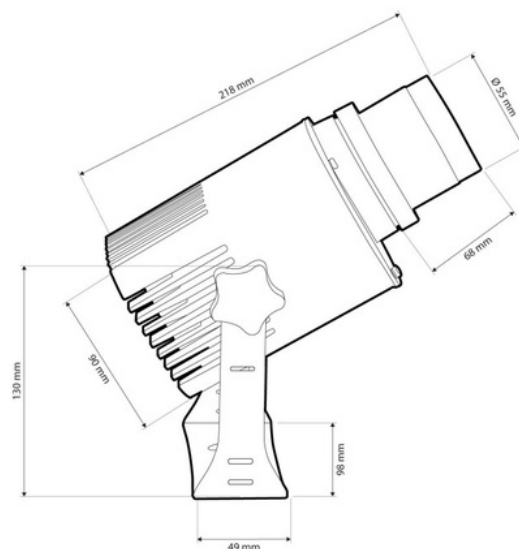

LED GOBO projector - 20W - 60° optics - Outdoor - Adjustable

Ref. KBLP20E-R-60

20W LED GOBO Projector + 60° Lens for projecting logos, images, and badges outdoors with high definition. Project rotating or fixed images in high definition. Outdoor use (IP65). 60° Optic with manually adjustable focus. Includes remote control (A23-12V battery not included). Barcelona LED provides the service of laser engraving of logos on mirror glass, including free engraving of the first logo in up to 4 colors with an estimated delivery of 10-15 days.

Product data

Certs	CE, ROHS
Energy efficiency class	A+ (2021)
CRI	80-85
Dimensions (mm) LxWxH	218 x 130
Dimmable	No
Driver	Internal
Frequency (Hz)	50 - 60
Frequency of Use	normal
Guarantee	According to legal warranty: 3 years
IP	IP65
Lumens (Lm)	2200
Material	Metal
Material diffuser	Crystal
Orientable	Yes
Power (W)	20
Temperature range	-18°F ~ +55°F
Sensor	No
Nominal Voltage (V)	100 - 240V AC
Outdoor Use	If
Service life (h)	25,000

Product variants

Reference

Attributes

KBLP20E-R-60