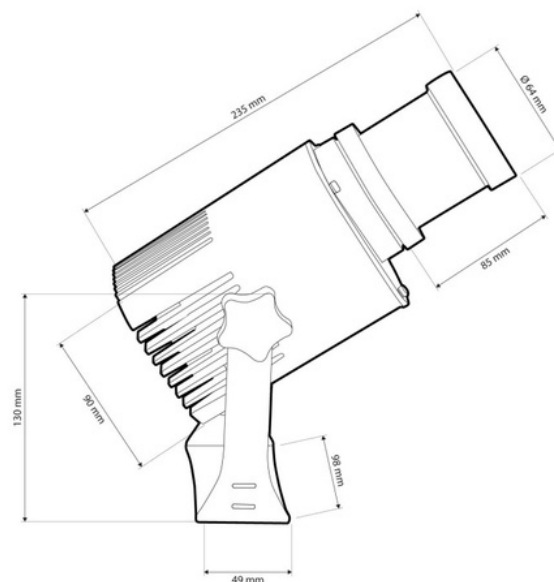

LED GOBO projector - 20W - 45° optics - Outdoor - Adjustable

Ref. KBLP20E-R-45

LED GOBO Projector 20W + 45° optics for projecting logos, images, and insignias outdoors with high definition. Projects rotating or fixed images in high definition. Outdoor use (IP65). 45° Optic with manually adjustable focus. Includes remote control (A23-12V battery not included). Barcelona LED provides laser engraving service for logos on mirror glass, including free engraving of the first logo in up to 4 colors with an estimated delivery of 10-15 days.

Product data

Certs	CE, ROHS
Energy efficiency class	A+ (2021)
CRI	80-85
Dimensions (mm) LxWxH	235 x 130
Dimmable	No
Driver	Internal
Frequency (Hz)	50 - 60
Frequency of Use	normal
Guarantee	According to legal warranty: 3 years
IP	IP65
Lumens (Lm)	2200
Material	Metal
Material diffuser	Crystal
Orientable	Yes
Power (W)	20
Temperature range	-18°F ~ +55°F
Sensor	No
Nominal Voltage (V)	100 - 240V AC
Outdoor Use	If
Service life (h)	25,000

Product variants

Reference

Attributes

KBLP20E-R-45