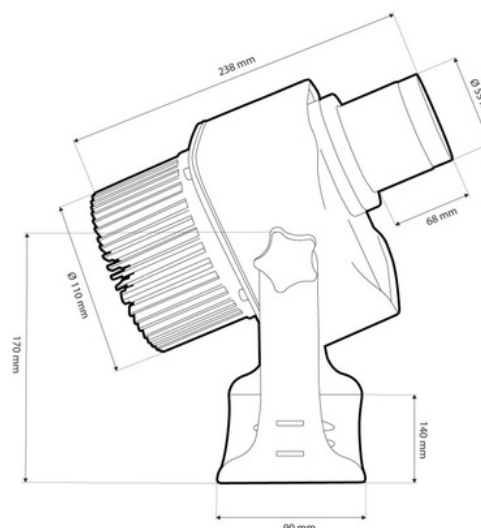

LED GOBO projector - 40W - 60° optics - Outdoor - Adjustable

Ref. KBLP40E-R-60

40W LED GOBO Projector + 60° optics for projecting logos, images, and badges outdoors with high definition. Projects rotating or still images in high definition. Outdoor use (IP65). 60° Optics with manually adjustable focus. Barcelona LED provides laser engraving services for logos on mirror glass, including free engraving of the first logo in up to 4 colors with an estimated delivery of 10-15 days.

Product data

Certs	CE, ROHS
Energy efficiency class	A+ (2021)
CRI	80-85
Dimensions (mm) LxWxH	238 x 170
Dimmable	No
Driver	Internal
Frequency (Hz)	50 - 60
Frequency of Use	normal
Guarantee	According to legal warranty: 3 years
IP	IP65
Kelvin (K)	6000
Lumens (Lm)	4000
Material	Metal
Material diffuser	Crystal
Orientable	Yes
Temperature range	-18°F ~ +55°F
Sensor	No
Nominal Voltage (V)	220 - 240 V AC
Type of LED	COB
Key	Cold white
UGR	No
Outdoor Use	If

Service life (h) 25,000

Product variants

Reference

Attributes

KBLP40E-R-60