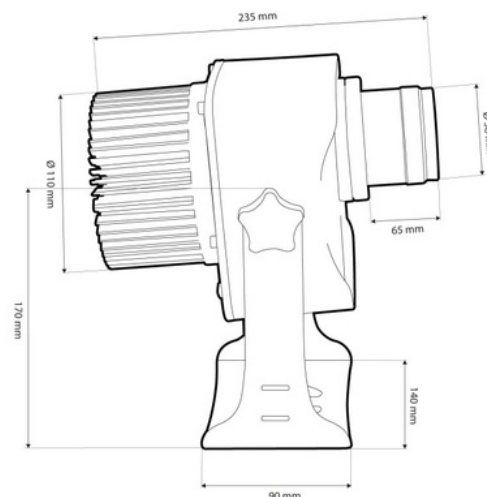

## LED GOBO projector - 40W - 30° optics - Outdoor - Adjustable

Ref. KBLP40E-R-30

40W LED GOBO Projector + 30° optics for projecting logos, images, and insignias outdoors with high definition. Projects rotating or fixed images in high definition. Outdoor use (IP65). 30° Optics with manually adjustable focus. Barcelona LED provides the laser engraving service for logos on mirror glass, including free engraving of the first logo in up to 4 colors with an estimated delivery of 10-15 days.

### Product data

Certs	CE, ROHS
Energy efficiency class	A+ (2021)
CRI	80-85
Dimensions (mm) LxWxH	235 x 170
Dimmable	No
Driver	Internal
Frequency (Hz)	50 - 60
Frequency of Use	normal
Guarantee	According to legal warranty: 3 years
IP	IP65
Kelvin (K)	6000
Lumens (Lm)	4000
Material	Metal
Material diffuser	Crystal
Orientable	Yes
Temperature range	-18°F ~ +55°F
Sensor	No
Nominal Voltage (V)	220 - 240 V AC
Type of LED	COB
Key	Cold white
UGR	No
Outdoor Use	If

---

Service life (h) 25,000

---

*Product variants*

*Reference*

*Attributes*

KBLP40E-R-30

---