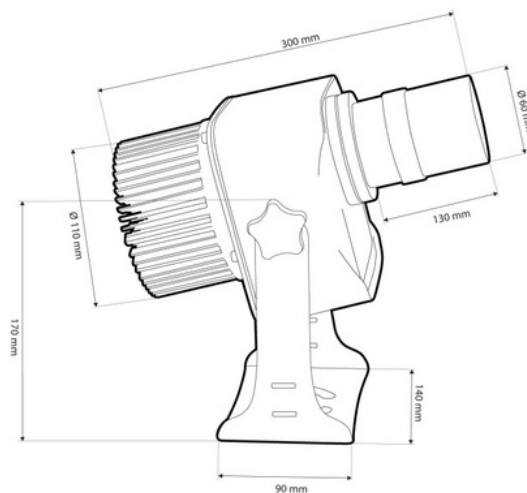

LED GOBO projector - 40W - 13° optics - Outdoor - Adjustable

Ref. KBLP40E-R-13

40W LED GOBO Projector + 13° optics for projecting logos, images, and badges outdoors with high definition. Projects rotating or still images in high definition. Outdoor use (IP65). Optics 13° with manually adjustable focus. Barcelona LED provides laser engraving services for logos on mirror glass, including free engraving of the first logo in up to 4 colors with an estimated delivery time of 10-15 days.

Product data

Certs	CE, ROHS
Energy efficiency class	A+ (2021)
CRI	80-85
Dimensions (mm) LxWxH	300 x 170
Dimmable	No
Driver	Internal
Frequency (Hz)	50 - 60
Frequency of Use	normal
Guarantee	According to legal warranty: 3 years
IP	IP65
Kelvin (K)	6000
Lumens (Lm)	4000
Material	Metal
Material diffuser	Crystal
Orientable	Yes
Temperature range	-18°F ~ +55°F
Sensor	No
Nominal Voltage (V)	220 - 240 V AC
Type of LED	COB
Key	Cold white
UGR	No
Outdoor Use	If

Service life (h) 25,000

Product variants

Reference

Attributes

KBLP40E-R-13