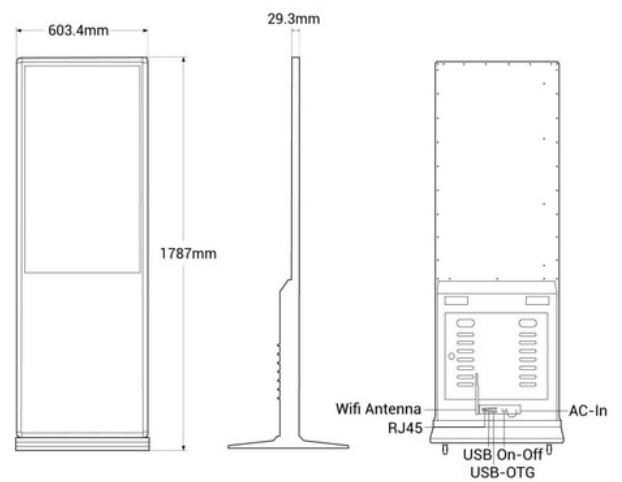

43"

2GB RAM
16GB ROM

Display publicitario LED Full HD de 43" - IP20

Ref. KS4316

Product data

Product variants

Reference

Attributes

KS4316