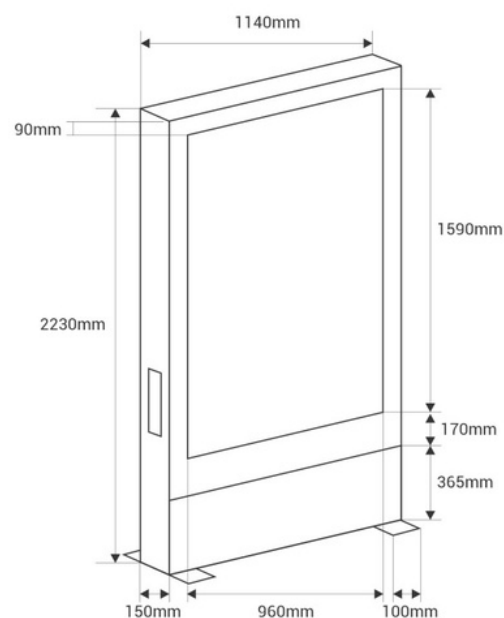

Outdoor LED Advertising Display P3 - Full color

Ref. DLED-EXT-P3.0

The Full Color LED Advertising Display with NovaStar control system is one of the most innovative options on the market. This totem allows for the reproduction of images and videos, ensuring great visibility and visual impact. Perfect for installation in squares, transportation terminals, parks, shopping centers, among others. This versatile digital signage solution will attract customers, capturing their attention and increasing sales. Product subject to special shipping conditions in the mainland and Balearic Islands: +100€ +VAT shipping costs - No additional discounts or coupons are accepted

Product data

Storage	32GB
High	87.99 inches
Width	150mm
Audio	MP3, WAV, WMA
Certs	CE, ROHS
Connectivity	Wifi, RJ45 (Ethernet), USB
Image format	9:16
Guarantee	According to legal warranty: 3 years
Images	GIF, JPG, JPEG, PNG
IP	IP56
Long	1140mm
Brightness	4500 cd/m ²
Material	Metal
RAM	1GB
Renting	Yes
Resolution	312 x 520 pixels
Touch	No
Nominal Voltage (V)	220 - 240 V AC
Display Type	LED
Outdoor Use	If
Video	MPEG4, H.264, VP8