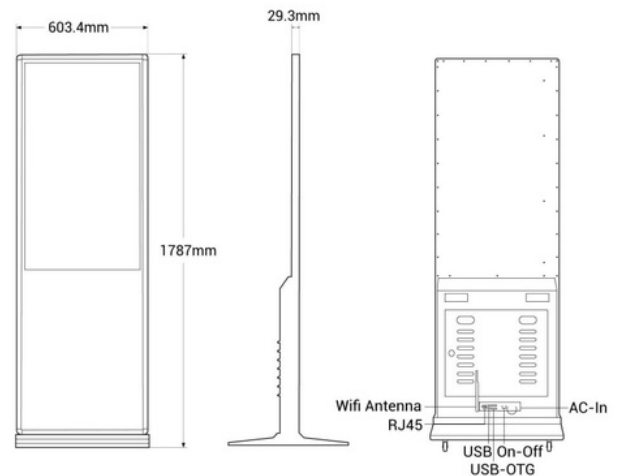

43"
2GB RAM
16GB ROM

Full HD LCD digital display - 43" - IP20

Ref. KS4316T

Advertising Display Full HD Screen (1920x1080). It features a simple and elegant design, made with durable materials and quality finishes, its square base with 4 wheels provides stability and easy mobility, and its structure is designed for proper heat dissipation. This Display is much more than a screen; it's your canvas to captivate your audience, whether in shopping malls, in a store, restaurants, meeting rooms, or points of sale. Take your message to the next level with technology that stands out, attracting many more people. Available with touch screen or non-touch screen. RAM: 2GB + ROM: 16GB / HDMI INPUT This product is subject to special shipping conditions in the mainland and Balearic Islands: +100€ shipping costs. Final net price, no additional discounts or coupons accepted

43"
2GB RAM
16GB ROM

Product data

Storage	16GB
Certs	CE, ROHS
Colors	16.7 million
Connectivity	Wifi, Bluetooth, RJ45 (Ethernet), USB
Dimensions (mm) LxWxH	1787 x 603.4 x 29.3
Image format	16:9
Guarantee	According to legal warranty: 3 years
IP	IP20
Brightness	250 cd/m ²
Inches	43 inches
RAM	2GB
Contrast ratio	1000:1
Renting	Yes
Resolution	1920 x 1080
Operating system	Android 11
Touch	No, Yes
Nominal Voltage (V)	110 - 220
Display Type	LCD
Outdoor Use	No