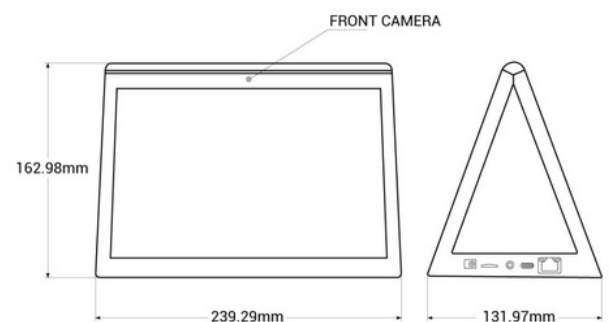

LCD tabletop AD display with camera - 10.1" - Dual screen - Touch - Android 10

HD tabletop LCD advertising display with an elegant design and dual 10.1" touch screen. It has two touch screens, displaying the same information on both. It is a highly useful product for displaying menus, product catalogs, promotions, apps, websites, and general information. Diverse uses: restaurants, commerce, business meetings, customer service environments. It incorporates a front camera into one of its screens and a microphone. It features an Android system, WiFi connection, USB ports, USB Type-C, LAN/RJ45 output, and Earphone OUT. It is the perfect solution to promote your business's image, strengthen the brand, and enhance the customer experience. *Free Shipping*

Product data

Case color (use)	White (use), Black (use)
Storage	16GB
Certs	CE, ROHS
Dimensions (mm) LxWxH	239.29 x 162.98 x 131.97
Image format	JPG, PNG, JPEG
Guarantee	According to legal warranty: 3 years
IP	IP20
Brightness	250 cd/m ²
RAM	2GB
Contrast ratio	800:1
Resolution	800x1280, 800x1280
Operating system	Android 10
Nominal Voltage (V)	12V DC
Display Type	LCD
Outdoor Use	No
Video	MPEG4
CPU	RK3288

Product variants

Reference

Attributes

WD1012T-B

Case color (use): White (use)

WD1012T-N

Case color (use): Black (use)