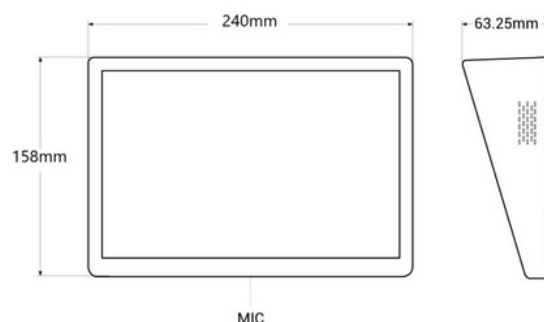

## LCD tabletop AD display - 10.1" - Horizontal screen- Touch - Android 10

10.1" HD horizontal LCD tabletop advertising display. Reproduce images with high quality and its touchscreen allows for interactive use by users. It is a highly useful product for displaying product catalogs, promotions, apps, websites, and general information. Diverse uses: commerce, business meetings, customer service environments. It has an Android operating system, WiFi connection, USB port, USB Type C, LAN/RJ45 output, and Earphone OUT. It is the perfect solution to promote your business's image, strengthen the brand, and enhance the customer experience. \*Free Shipping\*

### Product data

|                       |                                      |
|-----------------------|--------------------------------------|
| Case color (use)      | White (use), Black (use)             |
| Storage               | 16GB                                 |
| Certs                 | CE, ROHS                             |
| Connectivity          | Wifi, USB 2.0, RJ45 (Ethernet)       |
| Dimensions (mm) LxWxH | 240 x 158 x 63.25                    |
| Image format          | JPG, PNG, JPEG                       |
| Guarantee             | According to legal warranty: 3 years |
| IP                    | IP20                                 |
| Brightness            | 250 cd/m <sup>2</sup>                |
| RAM                   | 2GB                                  |
| Contrast ratio        | 800:1                                |
| Resolution            | 800x1280, 800x1280                   |
| Operating system      | Android 10                           |
| Nominal Voltage (V)   | 12V DC                               |
| Display Type          | LCD                                  |
| Outdoor Use           | No                                   |
| Video                 | MPEG4                                |
| CPU                   | RK3288                               |