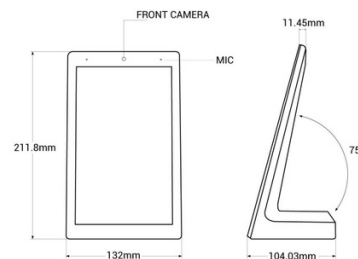

LCD tabletop AD display with camera - 8" - Touch - Android 10

Table advertising display with 8" HD LCD screen that allows for high-quality images. It incorporates a touchscreen, a front camera, and a microphone, allowing for interactive use by users, enabling inquiries, evaluations, and many other highly useful options in customer service environments. It features an Android operating system, WiFi connection, USB ports, USB Type-C, LAN/RJ45 connection, and Earphone OUT. It's the perfect solution to promote your business's image, strengthen the brand, and enhance the customer experience. *Free Shipping*

Product data

Case color (use)	White (use), Black (use)
Storage	16GB
Certs	CE, ROHS
Connectivity	Wifi, Bluetooth, USB 2.0, RJ45 (Ethernet), Earphone OUT
Dimensions (mm) LxWxH	211.8 x 132 x 104
Image format	JPG, PNG, JPEG
Guarantee	According to legal warranty: 3 years
IP	IP20
Brightness	250 cd/m ²
Inches	8 inches
RAM	2GB
Contrast ratio	800:1
Resolution	800x1280, 800x1280
Operating system	Android 10
Touch	Yes
Nominal Voltage (V)	12V DC
Display Type	LCD
Outdoor Use	No
CPU	RK3288

Product variants

Reference

Attributes

WL8012T-B

Case color (use): White (use)

WL8012T-N

Case color (use): Black (use)