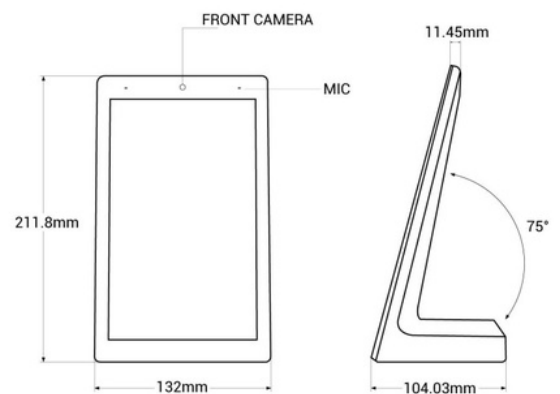

LCD tabletop AD display with camera - 8" - Touch - Android 10

Table advertising display with 8" HD LCD screen that allows for high-quality images. It incorporates a touchscreen, a front camera, and a microphone, allowing for interactive use by users, enabling inquiries, evaluations, and many other highly useful options in customer service environments. It features an Android operating system, WiFi connection, USB ports, USB Type-C, LAN/RJ45 connection, and Earphone OUT. It's the perfect solution to promote your business's image, strengthen the brand, and enhance the customer experience. *Free Shipping*

Product data

Case color (use)	White (use), Black (use)
Storage	16GB
Certs	CE, ROHS
Connectivity	Wifi, Bluetooth, USB 2.0, RJ45 (Ethernet), Earphone OUT
Dimensions (mm) LxWxH	211.8 x 132 x 104
Image format	JPG, PNG, JPEG
Guarantee	According to legal warranty: 3 years
IP	IP20
Brightness	250 cd/m ²
Inches	8 inches
RAM	2GB
Contrast ratio	800:1
Resolution	800x1280, 800x1280
Operating system	Android 10
Touch	Yes
Nominal Voltage (V)	12V DC
Display Type	LCD
Outdoor Use	No
CPU	RK3288

Product variants

Reference

Attributes

WL8012T-B

Case color (use): White (use)

WL8012T-N

Case color (use): Black (use)