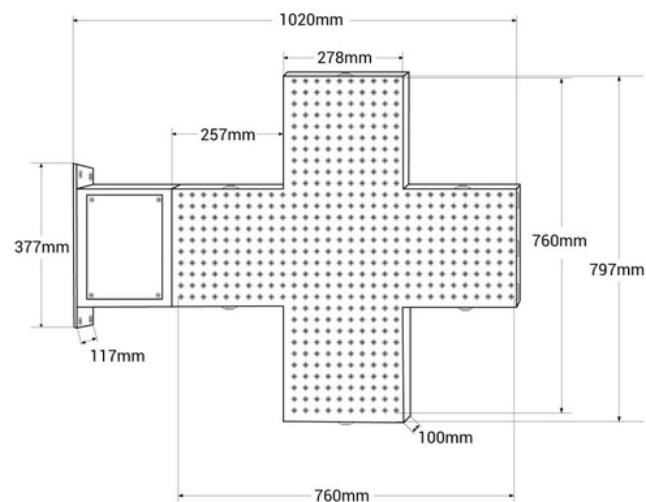

Green monicolor Pharmacy LED Cross - 80x80cm - Double sided - Outdoor

1400mm

Ref. CZ8080-VE

LED pharmacy cross single-color green made with durable and resistant materials, suitable for outdoor installation. Incorporates double-sided for maximum visibility. It allows you to change the light pattern, adjust the brightness intensity, and the transition speed of the light patterns using a remote control. It's simple to set up, perfect for highlighting and promoting your pharmacy.

Product data

Case color (use)	Green (to use)
Certs	CE, ROHS
Dimensions (mm) LxWxH	1020x797x100
Driver	Internal
Frequency of Use	Intensive
Guarantee	According to legal warranty: 3 years
IP	IP65
Material	Metal
Assembly	Surface
Renting	Yes
Nominal Voltage (V)	220 - 240 V AC
Outdoor Use	If
Recommended Use	Pharmacies