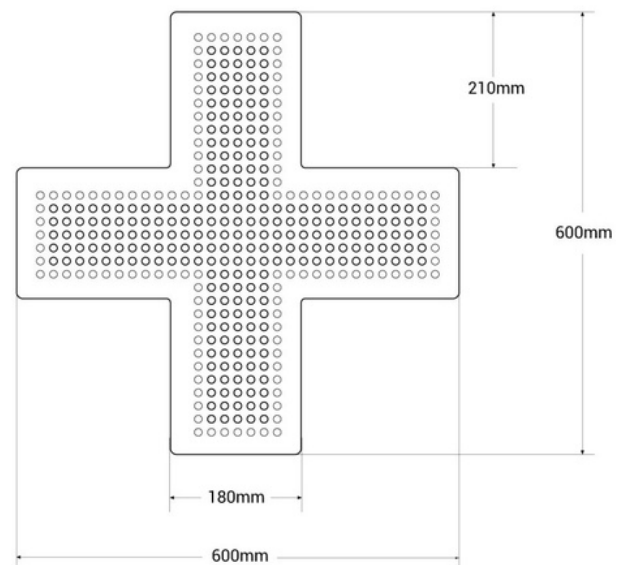

Product data

Case color (use)	Blue (to use)
Certs	CE, ROHS
Color control	Monochrome
Driver	Internal
Frequency of Use	Intensive
Guarantee	According to legal warranty: 3 years
IP	IP20
Assembly	Suspension
Nominal Voltage (V)	220 - 240 V AC
Outdoor Use	No
Recommended Use	Veterinary