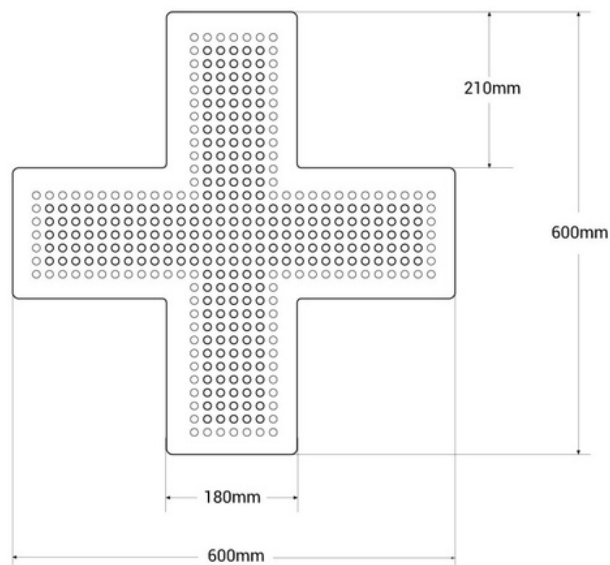

Green single color LED pharmacy cross - 60x60cm - Single sided - IP20

Ref. CZ6060-VE

LED pharmacy cross indoors monochrome green made of polycarbonate. It incorporates a cord at the back that allows for turning on, off, and changing the light pattern. It is easily installed in a suspended manner from the ceiling, on walls, or in showcases. Due to its IP20 rating, it is suitable for indoor use. It is perfect for highlighting and promoting your pharmacy.

Product data

Case color (use)	Green (to use)
Certs	CE, ROHS
Energy efficiency class	F (2021)
Color control	Monochrome
Dimensions (mm) LxWxH	600x600
Frequency of Use	normal
Guarantee	According to legal warranty: 3 years
IP	IP20
Material	Polycarbonate
Assembly	Suspension
Orientable	No
Nominal Voltage (V)	200 - 240V AC
Outdoor Use	No
Recommended Use	Pharmacies