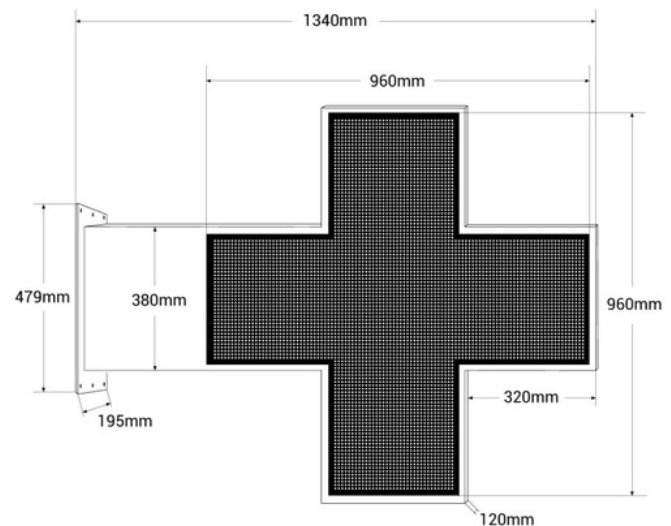

Programmable green monicolor LED pharmacy cross P10 - Outdoor - 96x96cm

Ref. DP10

LED pharmacy cross for outdoor single-color green with a double-sided green metallic casing. Easily programmable via WiFi. Includes a standard module to display date and time and a temperature module. It accommodates various scenes and effects that allow for a personalized configuration. It is installed on the facades of pharmacies and para-pharmacies. It is easy to set up, perfect for highlighting and promoting your business.

Product data

Certs	CE, ROHS
Connectivity	Wifi
Color control	Monochrome
Dimensions (mm) LxWxH	1340x960
Driver	Internal
Image format	TIF
Guarantee	According to legal warranty: 3 years
Images	GIF, JPG, PNG
IP	IP65
Material	Metal
Assembly	Surface
Pitch	P10
Renting	Yes
Nominal Voltage (V)	230
Type of LED	DIP
Outdoor Use	If
Recommended Use	Pharmacies
Service life (h)	30000

Product variants

Reference

Attributes

DP10