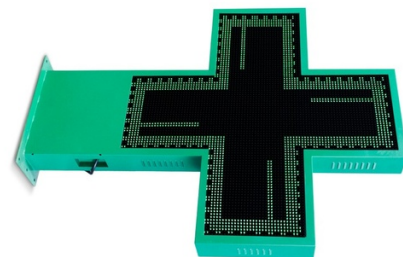

Programmable green monicolor LED pharmacy cross P10 - Outdoor - 96x96cm

Ref. DP10

LED pharmacy cross for outdoor single-color green with a double-sided green metallic casing. Easily programmable via WiFi. Includes a standard module to display date and time and a temperature module. It accommodates various scenes and effects that allow for a personalized configuration. It is installed on the facades of pharmacies and para-pharmacies. It is easy to set up, perfect for highlighting and promoting your business.

Product data

Certs	CE, ROHS
Connectivity	Wifi
Color control	Monochrome
Dimensions (mm) LxWxH	1340x960
Driver	Internal
Image format	TIF
Guarantee	According to legal warranty: 3 years
Images	GIF, JPG, PNG
IP	IP65
Material	Metal
Assembly	Surface
Pitch	P10
Renting	Yes
Nominal Voltage (V)	230
Type of LED	DIP
Outdoor Use	If
Recommended Use	Pharmacies
Service life (h)	30000

Product variants

Reference

Attributes

DP10