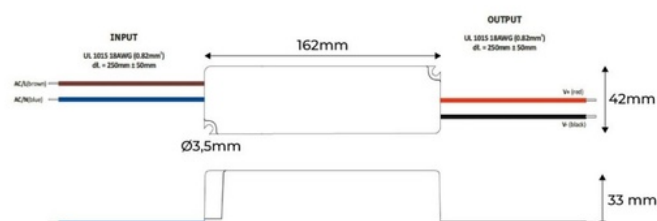

Waterproof power supply 75W 24V IP67 - GLP

Ref. GPV-75-24

Sealed power supply of 75W, high efficiency and long lifespan. It is designed to power LED lamps with a voltage of 24V and a maximum of 3A. It has protection against short circuits, overloads, and surges.

Product data

Certs	CE, ROHS
Guarantee	According to legal warranty: 3 years
Maximum intensity (A)	3
IP	IP67
Power (W)	75
Temperature range	-30 ~ +70 °F
Output Voltage (V)	24V
Nominal Voltage (V)	100 - 240V AC
Outdoor Use	If

Product variants

Reference

Attributes

GPV-75-24