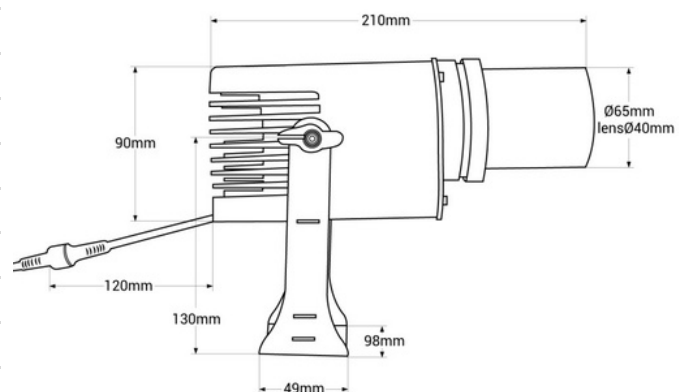

LED GOBO projector 20W outdoor rotating - Optics 20° - IP65

Ref. BLP20E-R

LED GOBO Projector with 20W power for projecting logos, images, and badges outdoors. Logo projectors are also known as LED GOBO, GOBO projector, or GOBO LED. Projects rotating or fixed images in high definition. Outdoor use (IP65). Optics 20° with manually adjustable focus. Excellent image visibility, with a luminous intensity of 2200 lumens. Includes a remote control (does not include A23-12V battery) for powering on, off, fixed or rotating projection. Barcelona LED offers laser engraving service for logos on mirror glass. The purchase of the projector spotlight includes engraving of a first logo in up to 4 colors free of charge (estimated delivery time: 10-15 days).

Product data

Certs	CE, ROHS
Energy efficiency class	F
CRI	80-85
Dimensions (mm) LxWxH	210 x 90
Frequency (Hz)	50 - 60
Guarantee	According to legal warranty: 3 years
IP	IP65
Lumens (Lm)	2200
Material	Aluminum
Orientable	Yes
Power (W)	20
Temperature range	-18°F ~ +55°F
Nominal Voltage (V)	100 - 240V AC
Outdoor Use	If