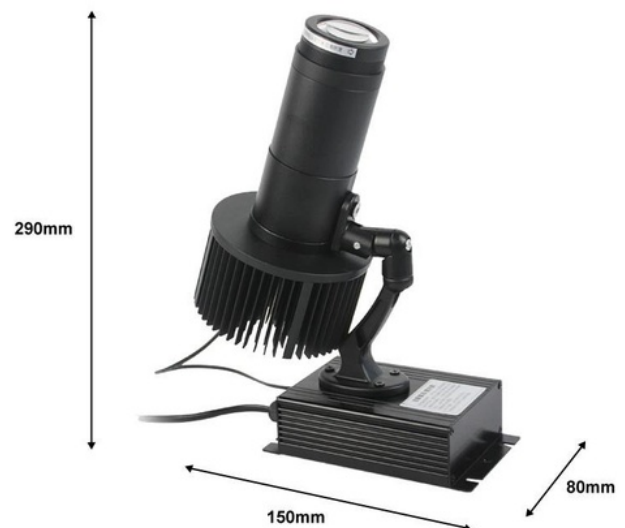

Fixed LED GOBO projector - 30W - Indoor - 20° Optics - IP20

Ref. BLP30I-F

LED GOBO FIXED Projector with 30W power for projecting logos, images, and badges indoors. Logo projectors are also known as LED GOBO, GOBO projector, or GOBO LED. Projects static images in high definition. Indoor use (IP40). Optics 20° with manually adjustable focus. It reaches a range of 7-20 meters in darkness and 4-6 meters in daylight, with a luminous intensity of 2200 lumens. Barcelona LED offers laser engraving service for logos on mirror glass. The purchase of the projector includes the engraving of a first logo up to 4 colors for free (estimated delivery time: 10-15 days).

Product data

Certs	CE, ROHS
Energy efficiency class	A+ (2021)
CRI	80-85
Dimmable	No
Frequency (Hz)	50 - 60
Frequency of Use	normal
Guarantee	According to legal warranty: 3 years
IP	IP40
Lumens (Lm)	3200
Material	Metal
Material diffuser	Crystal
Power (W)	30
Nominal Voltage (V)	110 - 240 V AC
Key	Cold white
UGR	No
Outdoor Use	No
Service life (h)	30000

Product variants

Reference

Attributes

BLP30I-F