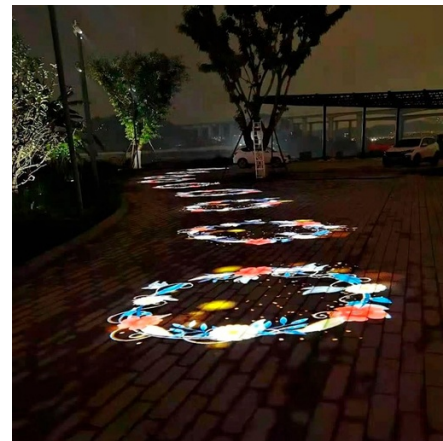

LED GOBO projector 30W outdoor rotating - IP65

Ref. BLP30E-R

LED GOBO Projector with 30W power for projecting logos, images, and insignias outdoors. Logo projectors are also known as LED GOBO, GOBO projector, or GOBO LED. Projects rotating or fixed images in high definition. Outdoor use (IP65). 20° Optics with manually adjustable focus. Excellent image visibility, with a luminous intensity of 3200 lumens. Barcelona LED offers logo engraving service by laser on mirror glass. The purchase of the projector lamp includes the engraving of a first logo in up to 4 colors for free (estimated delivery time: 10-15 days).

Product data

Certs	CE, ROHS
Energy efficiency class	A+ (2021)
CRI	80-85
Dimmable	No
Driver	Internal
Frequency (Hz)	50 - 60
Frequency of Use	normal
Guarantee	According to legal warranty: 3 years
IP	IP65
Kelvin (K)	6000
Lumens (Lm)	3200
Material	Metal
Material diffuser	Crystal
Orientable	Yes
Power (W)	30
Temperature range	-18°F ~ +55°F
Sensor	No
Nominal Voltage (V)	220 - 240 V AC
Type of LED	COB
Key	Cold white
Outdoor Use	If
Service life (h)	30000