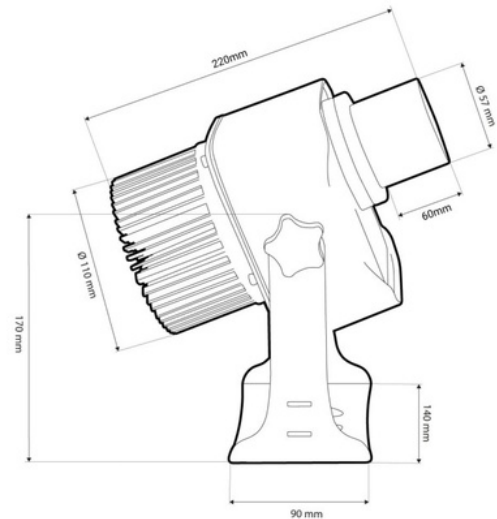

LED GOBO projector 30W outdoor rotating - IP65

Ref. BLP30E-R

LED GOBO Projector with 30W power for projecting logos, images, and insignias outdoors. Logo projectors are also known as LED GOBO, GOBO projector, or GOBO LED. Projects rotating or fixed images in high definition. Outdoor use (IP65). 20° Optics with manually adjustable focus. Excellent image visibility, with a luminous intensity of 3200 lumens. Barcelona LED offers logo engraving service by laser on mirror glass. The purchase of the projector lamp includes the engraving of a first logo in up to 4 colors for free (estimated delivery time: 10-15 days).

Product data

Certs	CE, ROHS
Energy efficiency class	A+ (2021)
CRI	80-85
Dimmable	No
Driver	Internal
Frequency (Hz)	50 - 60
Frequency of Use	normal
Guarantee	According to legal warranty: 3 years
IP	IP65
Kelvin (K)	6000
Lumens (Lm)	3200
Material	Metal
Material diffuser	Crystal
Orientable	Yes
Power (W)	30
Temperature range	-18°F ~ +55°F
Sensor	No
Nominal Voltage (V)	220 - 240 V AC
Type of LED	COB
Key	Cold white
Outdoor Use	If
Service life (h)	30000

Product variants

Reference

Attributes

BLP30E-R