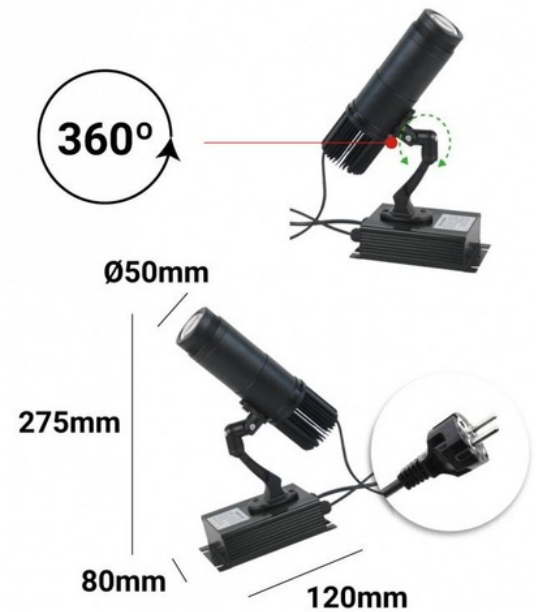

## Fixed LED GOBO projector - 10W - Indoor - 20° Optics - IP20

Fixed LED GOBO Projector with 10W power for projecting logos, images, and badges indoors. Logo projectors are also known as LED GOBO, GOBO projector, or GOBO LED. Projects static images in high definition. Indoor use (IP20). 20° Optics with manually adjustable focus. It reaches a range of 2-3 meters in darkness and 1-2 meters in daylight, with a light intensity of 1000 lumens. Barcelona LED offers laser engraving service for logos on mirror glass. The purchase of the projector includes the engraving of a first logo up to 4 colors for free (estimated delivery time: 10-15 days).

### Product data

Case color (use)	Black (use)
Certs	CE, ROHS
Energy efficiency class	A+ (2021)
CRI	80-85
Dimensions (mm) LxWxH	275x120x80
Dimmable	No
Driver	Internal
Frequency (Hz)	50 - 60
Frequency of Use	normal
Guarantee	According to legal warranty: 3 years
IP	IP20
Kelvin (K)	6000
Lumens (Lm)	1000
Material	Metal
Material diffuser	Crystal
Assembly	Surface
Temperature range	-18°F ~ +55°F
Nominal Voltage (V)	220 - 240 V AC
Type of LED	COB
Key	Cold white
UGR	No
Outdoor Use	If

## Product variants

Reference

Attributes

BLP10I-F

Case color (use): Black (use)